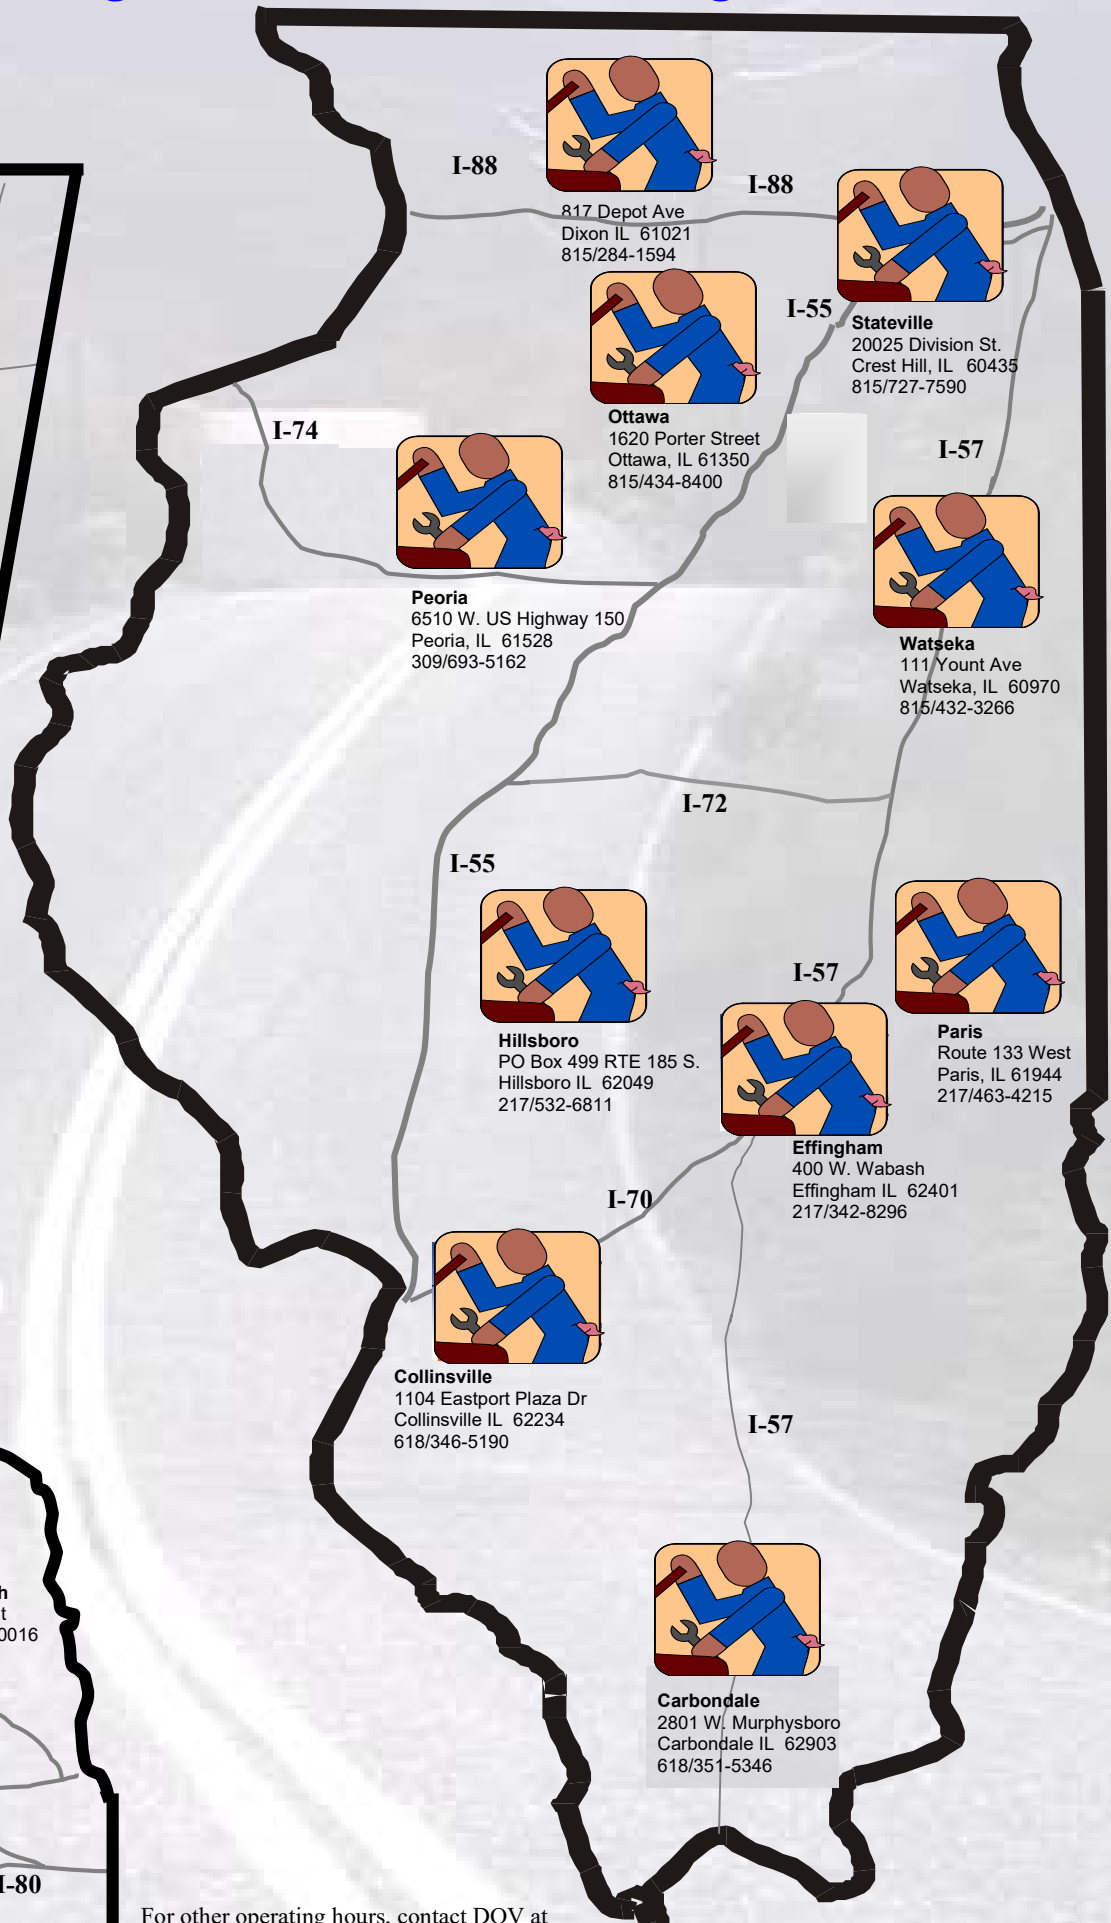

State Garages are located in the following cities

Springfield Area

Chicagoland Area

For other operating hours, contact DOV at (217) 782-2536 ext 227

CMS – DIVISION OF VEHICLES – ADMINISTRATIVE OFFICE

c/o Central Garage, 200 East Ash Street, Springfield, IL 62704